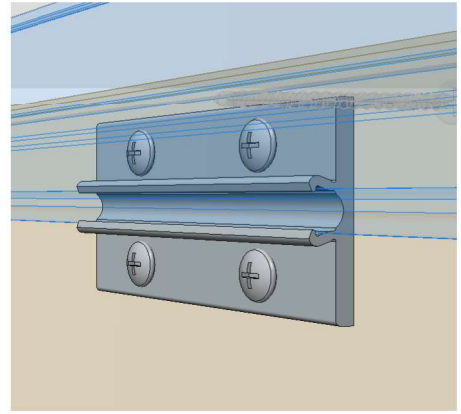

1 Section B
12" = 1'-0"

2 022 (B)
Face Mounting Panel Clip

3 FM-RRS-622 (B)
Horizontal Mounting Rail

Title:		View:	Date:	 WPS Wall Panel Systems, Inc. Tel: 877-333-4WPS support@wallpanelsystems.net Web: www.wallpanelsystems.net © 2016 Wall Panel Systems Inc.
Horizontal Joint		Section	11/05/18	
Detail:	System Type:	Scale:	Draw By:	
B	Recessed Reveal FM Sys.	Full	WPS, Inc.	