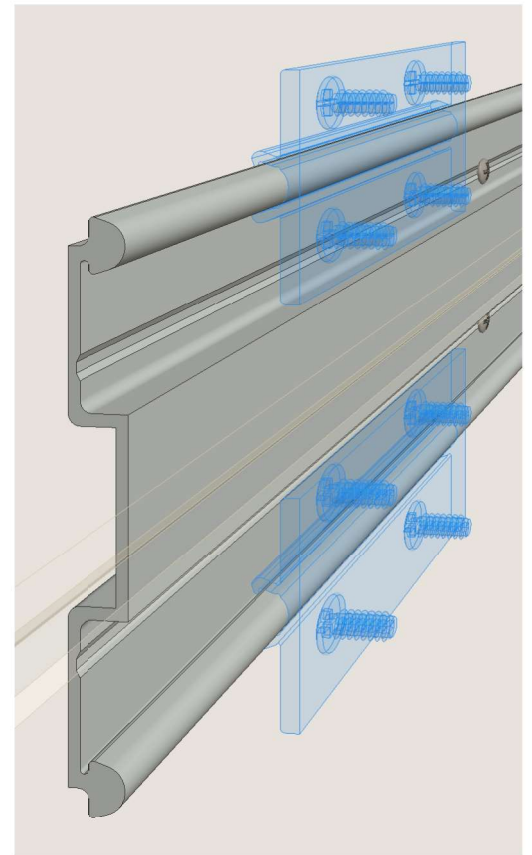

1 Section B
12" = 1'-0"

2 022 (B)
Face Mounting Panel Clip

3 FM-RRS-622 (B)
Horizontal Mounting Rail

Title:		View:	Date:	 WPS Wall Panel Systems, Inc. Tel: 877-333-4WPS support@wallpanelsystems.net Web: www.wallpanelsystems.net © 2016 Wall Panel Systems Inc.
Horizontal Joint		Section	11/05/18	
Detail:	System Type:	Scale:	Draw By:	
B	Recessed Reveal FM Sys.	Full	WPS, Inc.	