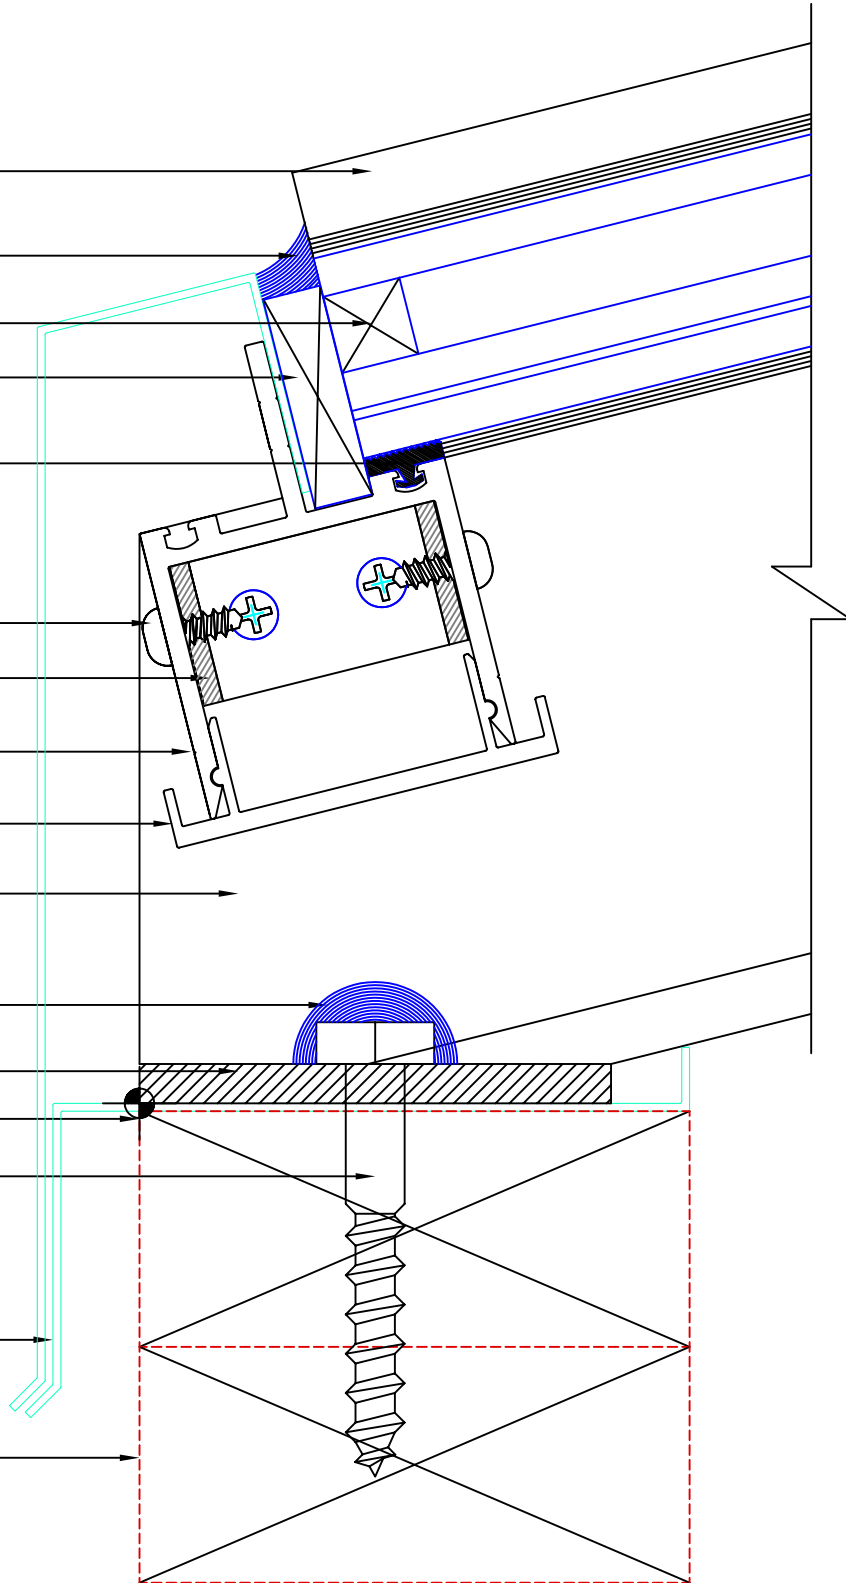

EPDM SETTING BLOCK

EPDM GLAZING GASKET

TEK SCREW

ALUMINUM PURLIN CLIP

INTER-SKY PURLIN W/ FIN

ALUMINUM SNAP BOTTOM

INTER-SKY RAFTER BEYOND

-800-972-9112-

SILICONE SEAL

ALUMINUM PLATE

WORKPOINT

ANCHOR

SILL FLASHING

CURB BY OTHERS

ALUMINUM SNAP CAP BEYOND

SILICONE SEAL

GLAZING

EPDM SETTING BLOCK

EPDM GLAZING GASKET

TEK SCREW

ALUMINUM PURLIN CLIP

INTER-SKY PURLIN W/ FIN

ALUMINUM SNAP BOTTOM

INTER-SKY RAFTER BEYOND

-800-972-9112-

SILICONE SEAL

ALUMINUM PLATE

WORKPOINT

ANCHOR

SILL FLASHING

CURB BY OTHERS