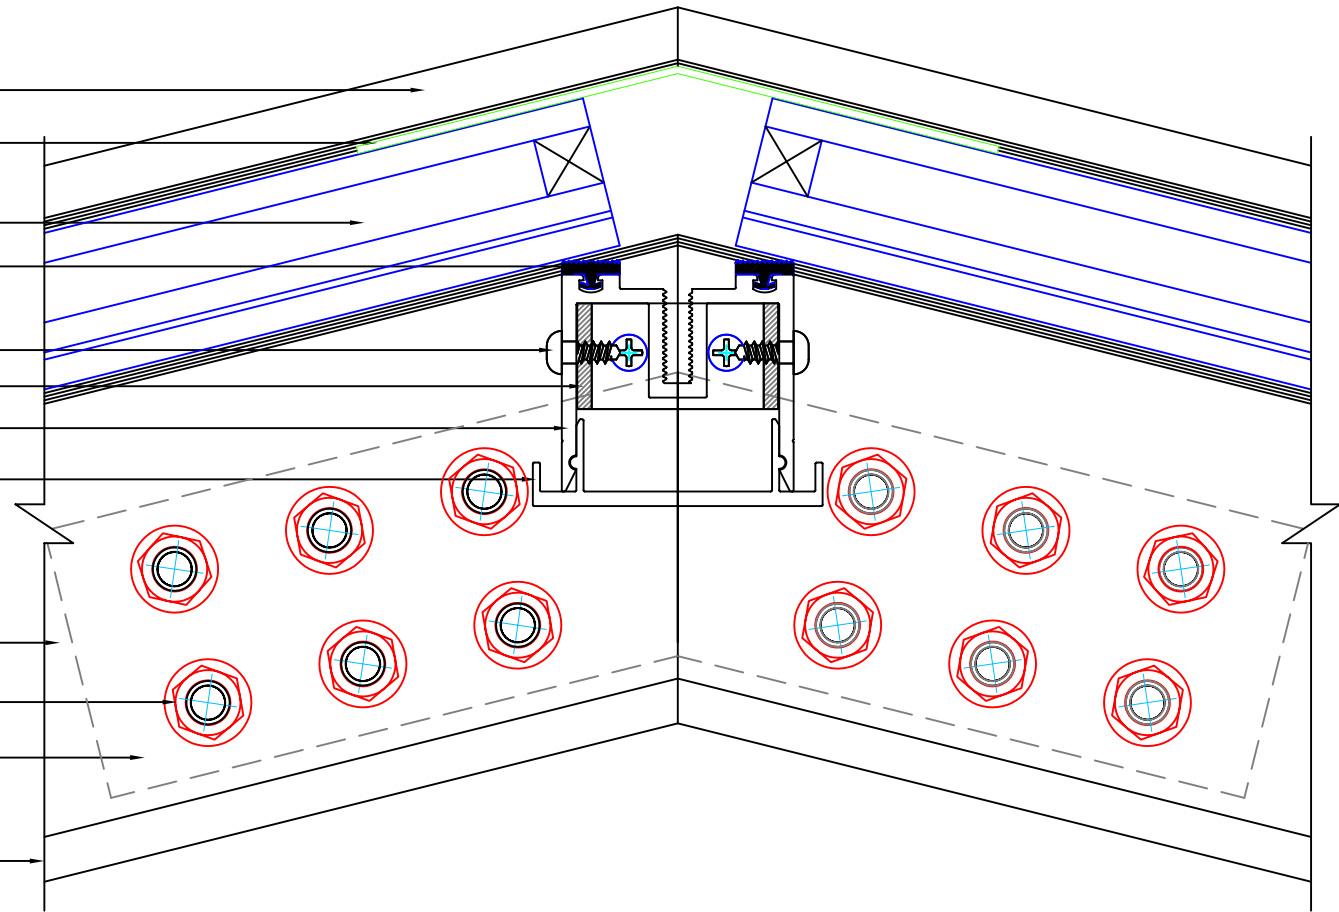

ALUMINUM SNAP CAP BEYOND

RIDGE FLASHING

GLAZING

EPDM GLAZING GASKET

TEK SCREW

ALUMINUM PURLIN CLIP

INTER-SKY PURLIN

ALUMINUM SNAP BOTTOM

INTER-SKY RAFTER BEYOND

-800-972-9112-

MACHINE SCREW

INTERNAL SPLICE PLATE

CONDENSATION GUTTER BEYOND

ALUMINUM SNAP CAP BEYOND

SILICONE SEAL

GLAZING

EPDM SETTING BLOCK

EPDM GLAZING GASKET

TEK SCREW

ALUMINUM PURLIN CLIP

INTER-SKY PURLIN W/ FIN

ALUMINUM SNAP BOTTOM

INTER-SKY RAFTER BEYOND

-800-972-9112-

SILICONE SEAL

ALUMINUM PLATE

WORKPOINT

ANCHOR

SILL FLASHING

CURB BY OTHERS

ALUMINUM SNAP CAP BEYOND

SILICONE SEAL