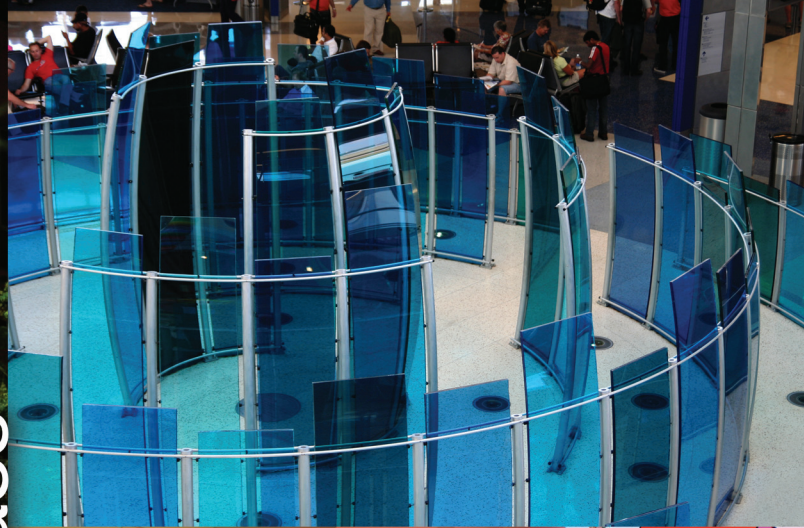

GLASPRO™

Single Source Solutions In Glass

Colored Glass

GlasPro colored laminated glass offers a limitless spectrum of super-saturated, light-fast colors which can be fabricated in a wide range of sizes. Select from our assortment of standard colors or create a unique custom color of your own.

Color Toolbox

32 Basic Colors = Endless Combinations

Until now, achieving perfect custom color in glass has never been easy. GlasPro's new Color Toolbox is the breakthrough design tool that puts you in control of creating your own colored glass. The Color Toolbox contains 32 basic colors that can be utilized to create a product that exactly matches your vision.

A photograph of a Louis Vuitton store interior. The store features a large, dark, angular entrance with the brand name 'LOUIS VUITTON' illuminated in white, glowing letters. Inside, there are several display cases. On the left, a series of illuminated shelves display various handbags. In the center, a glass display case contains two mannequins dressed in black outfits. To the right, a large, illuminated display case with a grid of small lights (back-painted glass) contains more handbags and accessories. The floor is highly reflective, showing the store's interior and the glowing lights. The overall atmosphere is modern and sophisticated.