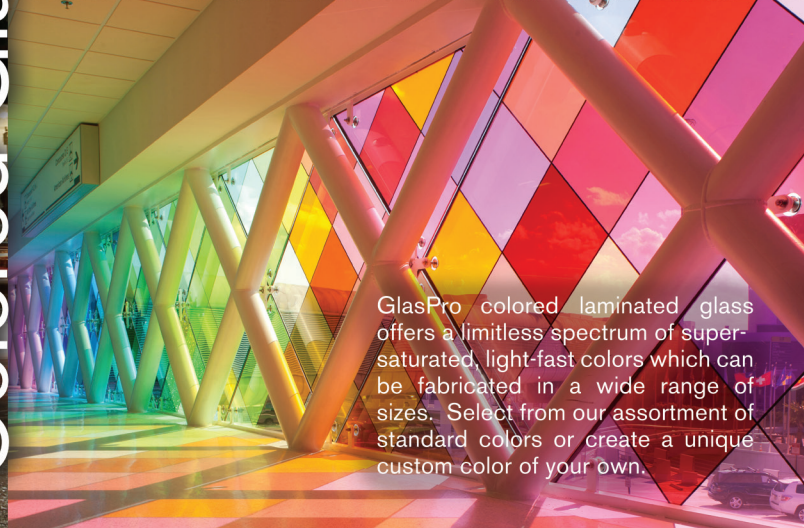

GLASPRO™

Single Source Solutions In Glass

Colored Glass

GlasPro colored laminated glass offers a limitless spectrum of super-saturated, light-fast colors which can be fabricated in a wide range of sizes. Select from our assortment of standard colors or create a unique custom color of your own.

Color Toolbox

32 Basic Colors = Endless Combinations

Until now, achieving perfect custom color in glass has never been easy. GlasPro's new Color Toolbox is the breakthrough design tool that puts you in control of creating your own colored glass. The Color Toolbox contains 32 basic colors that can be utilized to create a product that exactly matches your vision.

A photograph of a Louis Vuitton store interior. The store features a large, dark, angular entrance with the brand name 'LOUIS VUITTON' illuminated in white, glowing letters. Inside, there are several display cases. On the left, a series of illuminated shelves display various handbags. In the center, a glass display case contains two mannequins dressed in black outfits. To the right, a large, illuminated display case with a grid of small lights (back-painted glass) contains more handbags and accessories. The floor is highly reflective, showing the store's interior and the glowing lights. The overall atmosphere is modern and sophisticated.