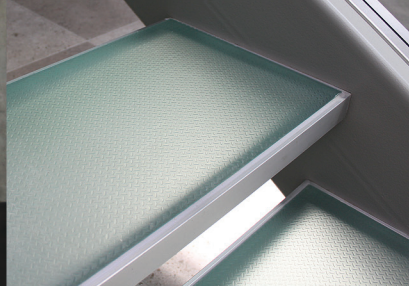

Color Toolbox

32 Basic Colors = Endless Combinations

Until now, achieving perfect custom color in glass has never been easy. GlasPro's new Color Toolbox is the breakthrough design tool that puts you in control of creating your own colored glass. The Color Toolbox contains 32 basic colors that can be utilized to create a product that exactly matches your vision.

Silkscreen Elements

Textured Glass

Magnetic Glass

Oversized Glass

Naturals in Glass

Mirror

GlasPro

Over the past twenty five years, GlasPro has emerged as the preeminent fabricator of high-quality architectural, design and structural glass products. Our combination of experience, personnel and technology positions us to offer an unsurpassed level of craftsmanship and service in bringing your project to fruition.

To see more of our work and information on all of our product lines go to www.glas-pro.com

Curved Glass

Colored Glass
High Resolution Graphics
Bent Glass
Tempered Glass
Silkscreen Frit
Textures

Backpainted Glass
Magnetic and Whiteboard Glass
Insulated Glass
Textiles in Glass
Sand Blasted / Carved Glass
High Performance Glass